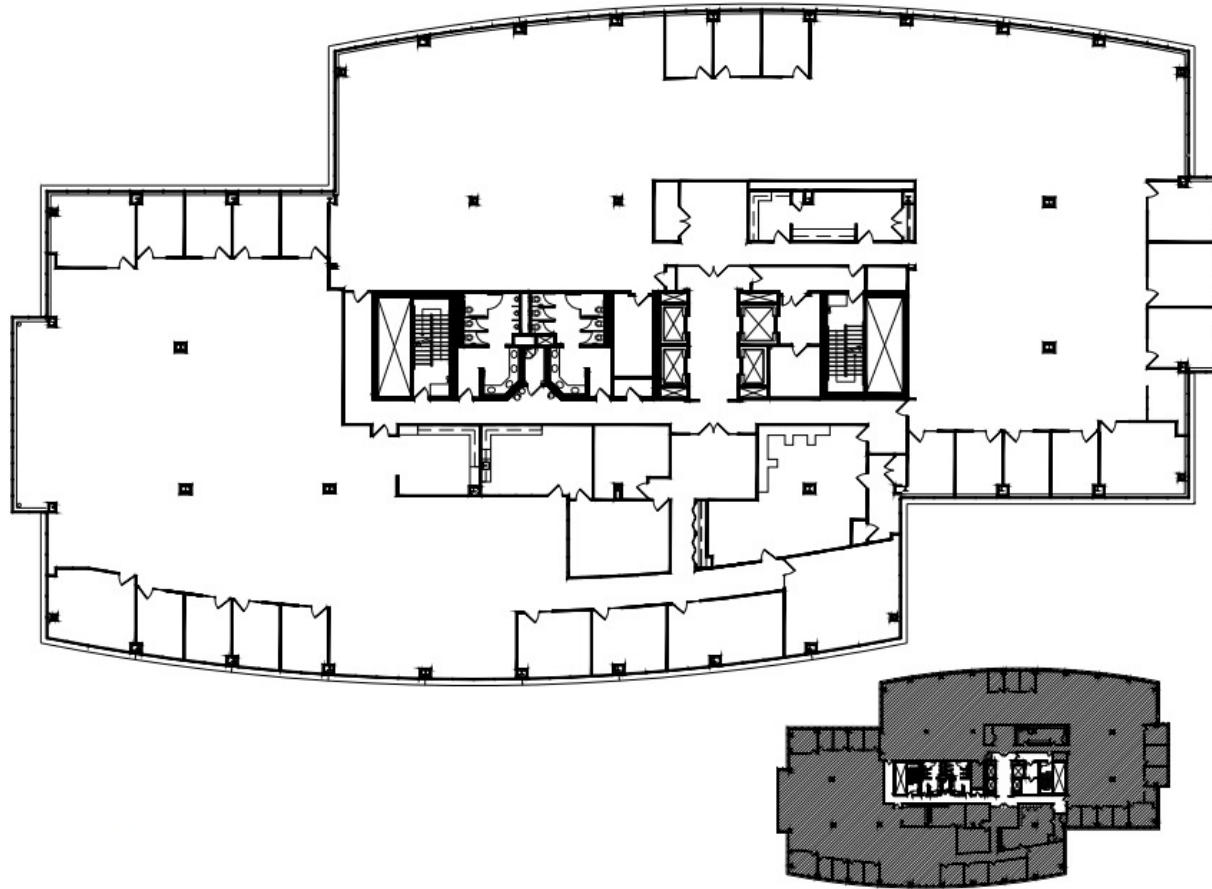

THE
FOUR
HUNDREDS

475 HALF DAY ROAD, LINCOLNSHIRE
SUITE 400 | 29,368 RSF

FOR LEASING INFORMATION, PLEASE CONTACT:

CHRIS CUMMINS
+1 773 458 1352
chris.cummins@jll.com

JULIE KOELZER
+1 773 632 1049
julie.koelzer@jll.com

MILLBROOK
PROPERTIES